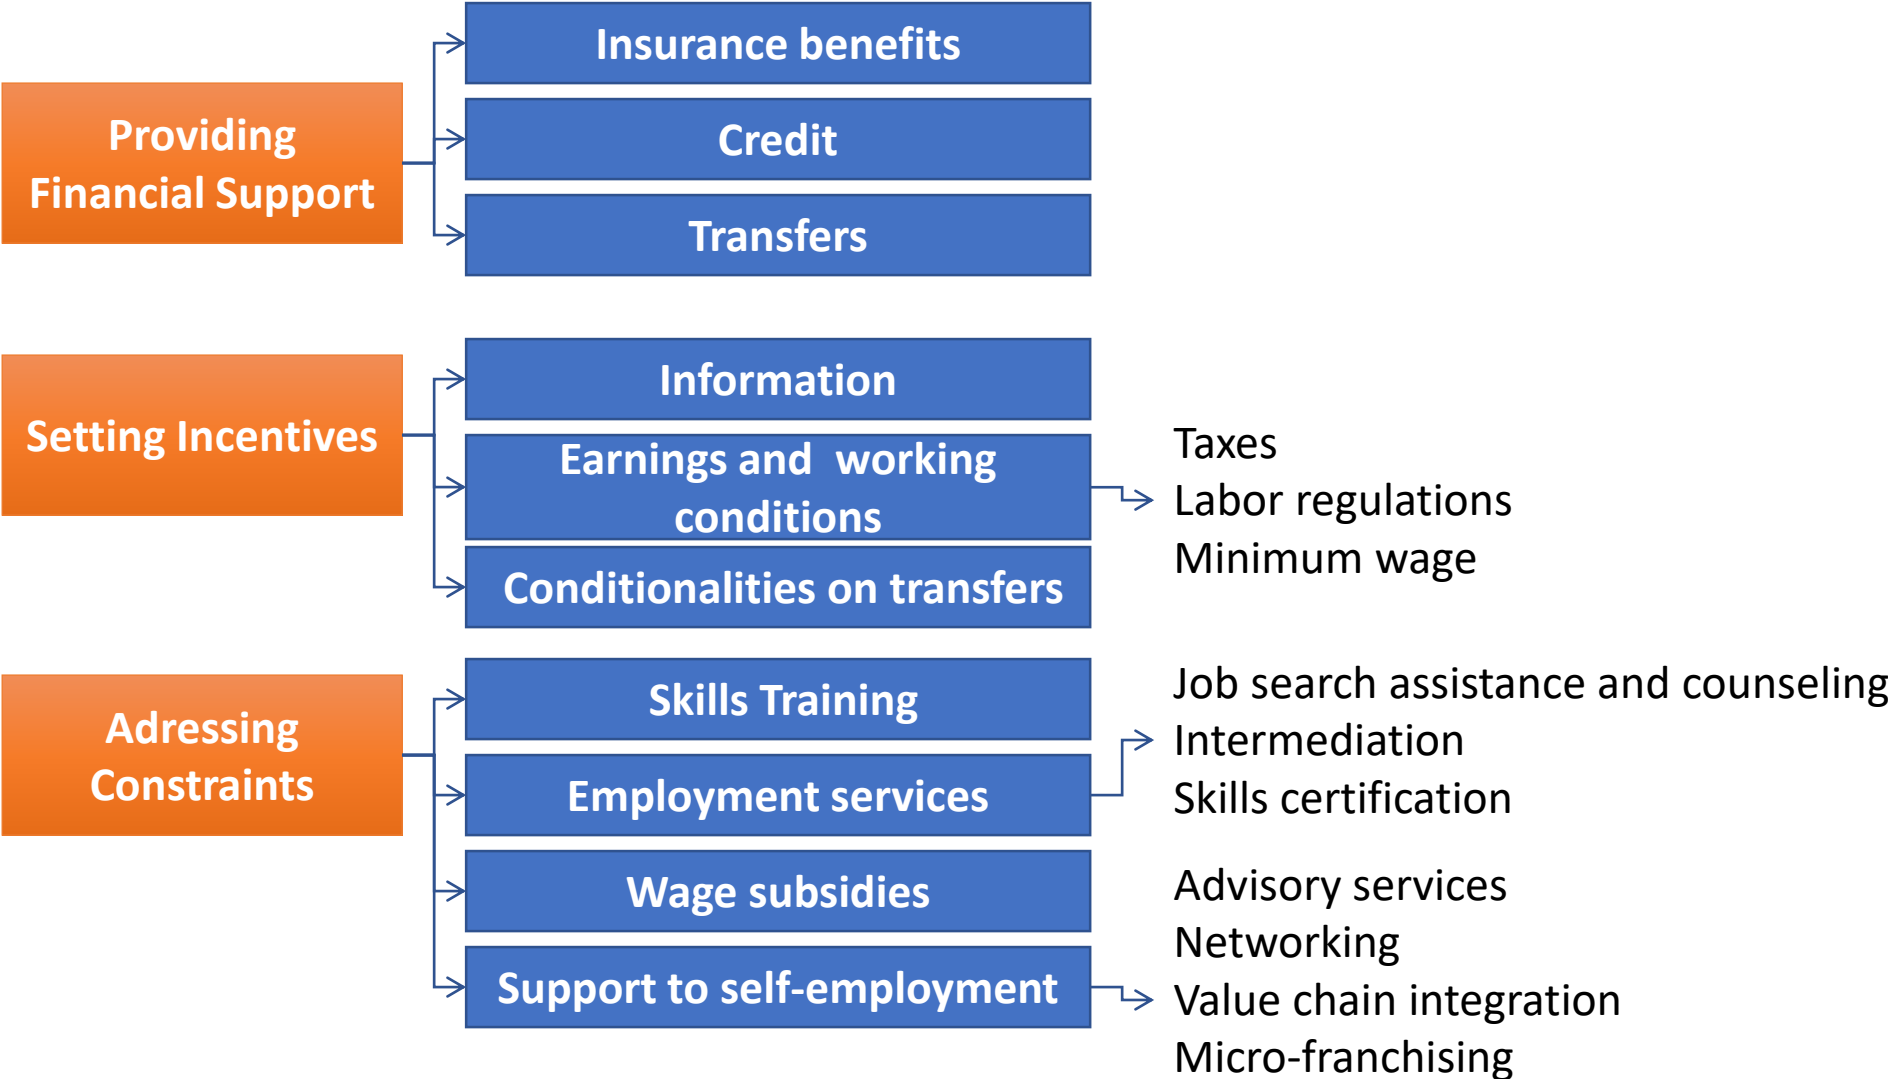

[Jobs, Labor & Migration Course](#)

The basic Labor Market model...

A more accurate framework...

A more accurate framework... ...including its constraints

Core LM policy interventions

The focus of the course is on...

How to ?

Design

Implement

Measure

Evaluate

Labor Market

Programs & Policies

for different

Types of Workers