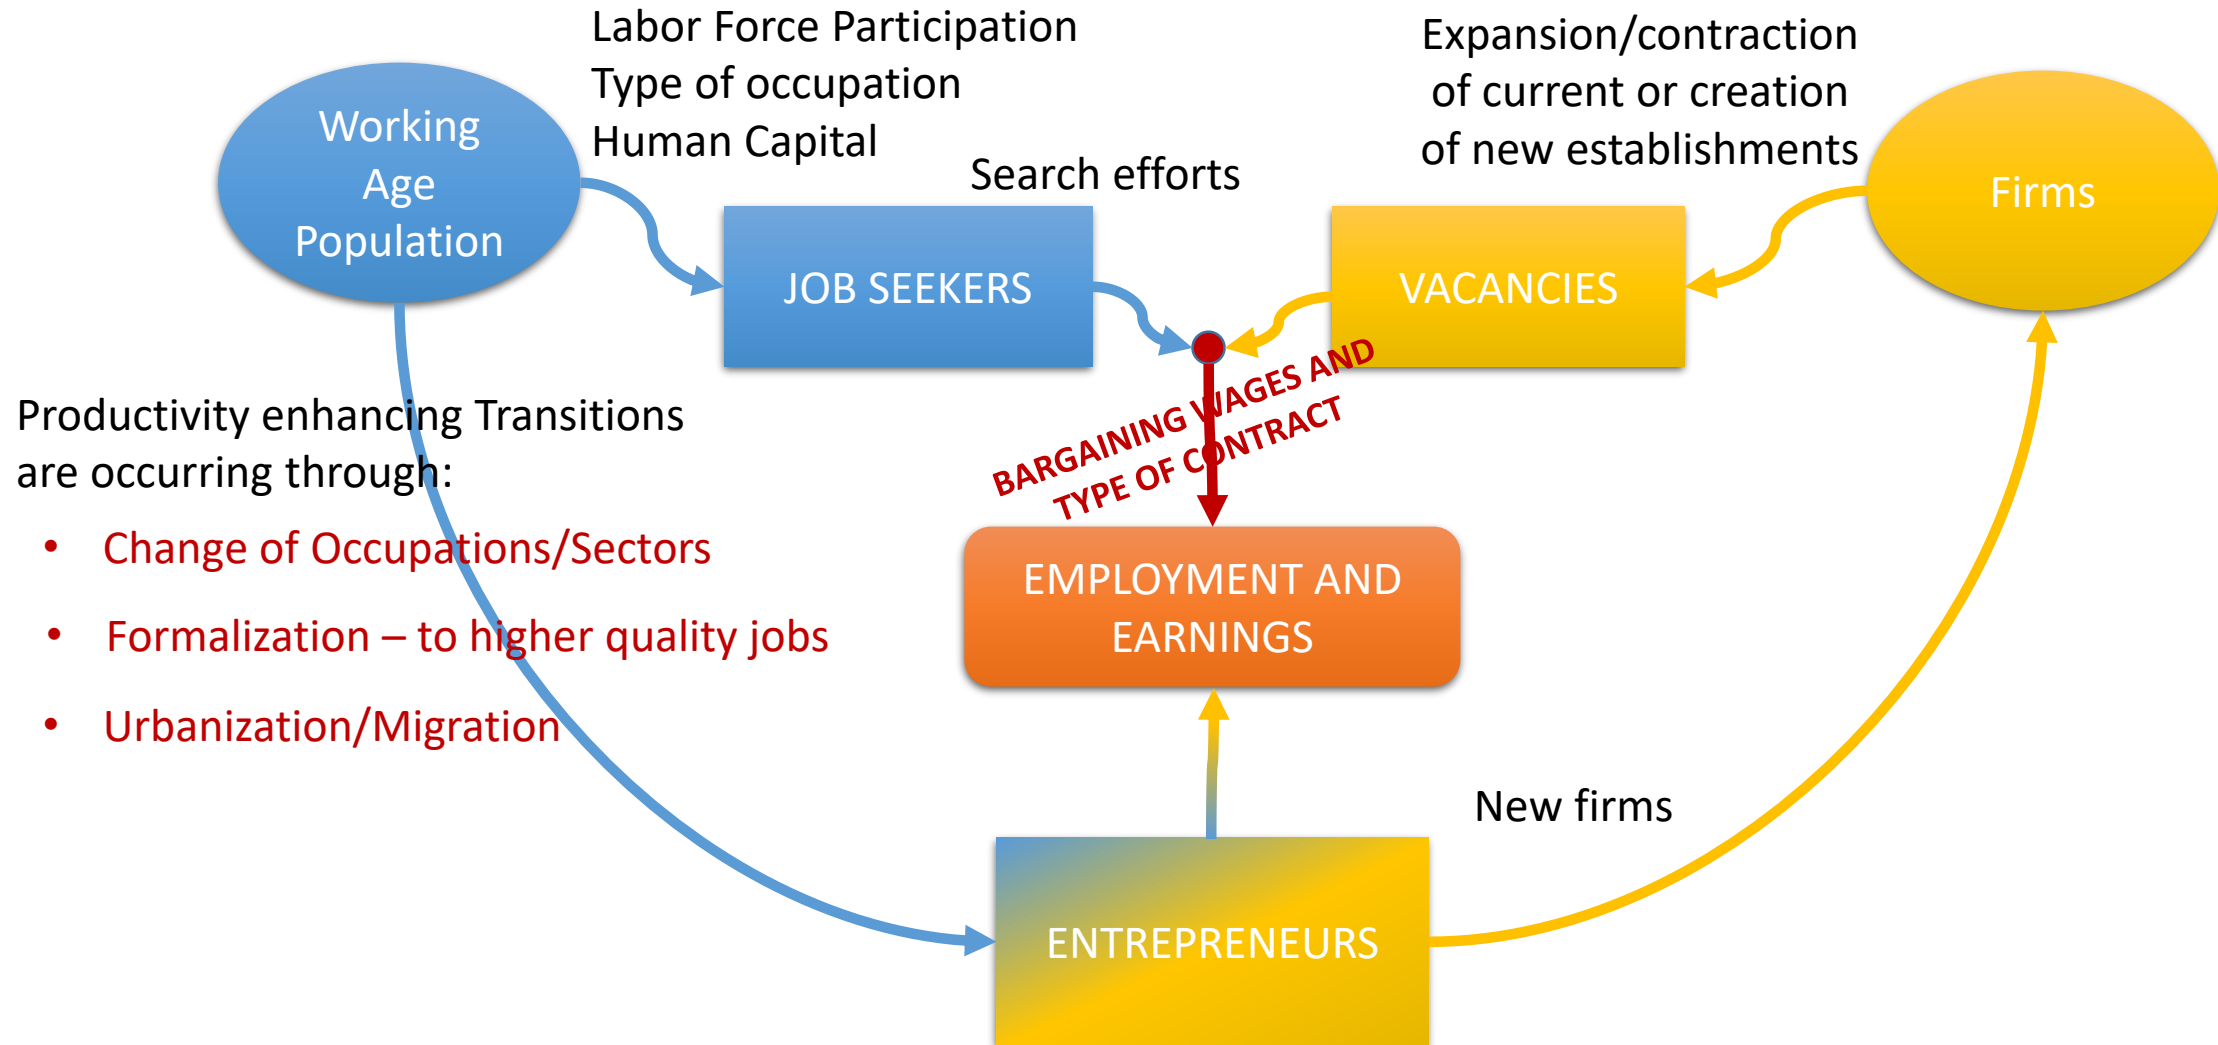

SOCIAL PROTECTION AND JOBS

2019 CORE COURSES

OCT. 28–NOV. 8 | WASHINGTON DC

Overview of Labor Market Programs and Policy

Introductory Session, October 28th 2019

Michael Weber

Jobs Group

Labor & Skills Global Solutions Group

[Jobs, Labor & Migration Course](#)

The basic Labor Market model...

A more accurate framework...

A more accurate framework... ...including its constraints

Core LM policy interventions

The focus of the course is on...

How to ?

Design

Implement

Measure

Evaluate

Labor Market

Programs & Policies

for different

Types of Workers