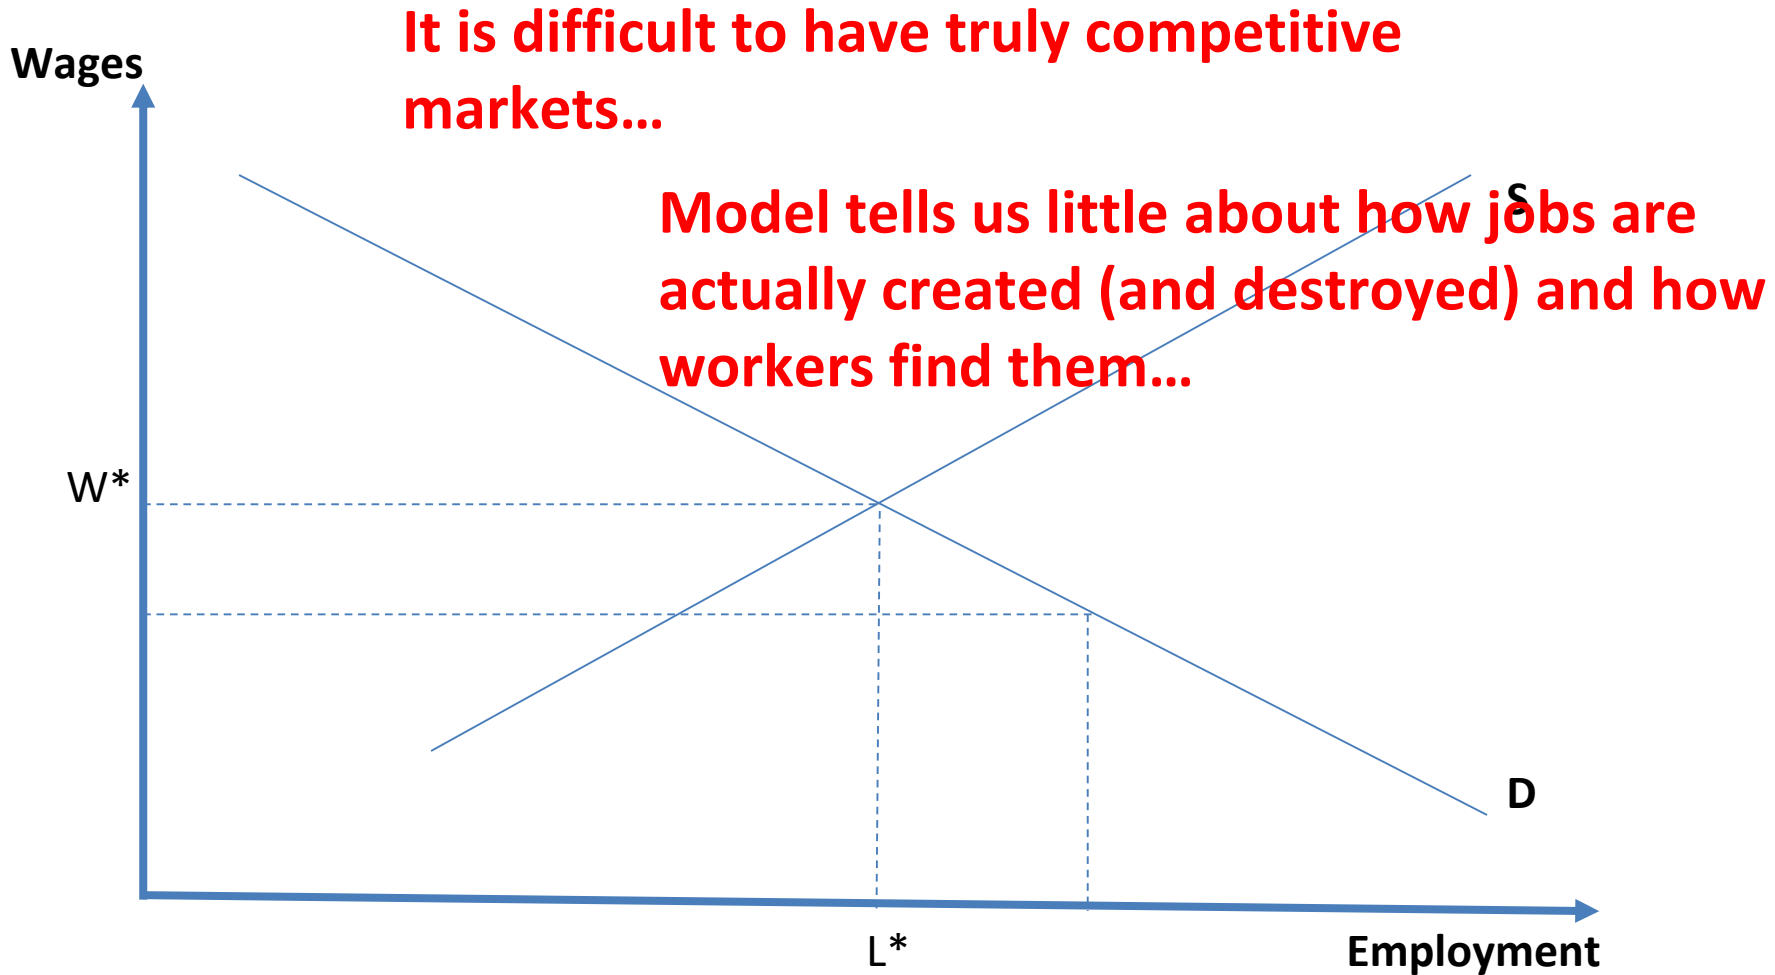

SOCIAL PROTECTION AND JOBS

2019 CORE COURSES

OCT. 28–NOV. 8 | WASHINGTON DC

Overview of Labor Market Programs and Policy

Introductory Session, October 28th 2019

Michael Weber

Jobs Group

Labor & Skills Global Solutions Group

[Jobs, Labor & Migration Course](#)

The basic Labor Market model...

A more accurate framework...

A more accurate framework... ...including its constraints

Core LM policy interventions

The focus of the course is on...