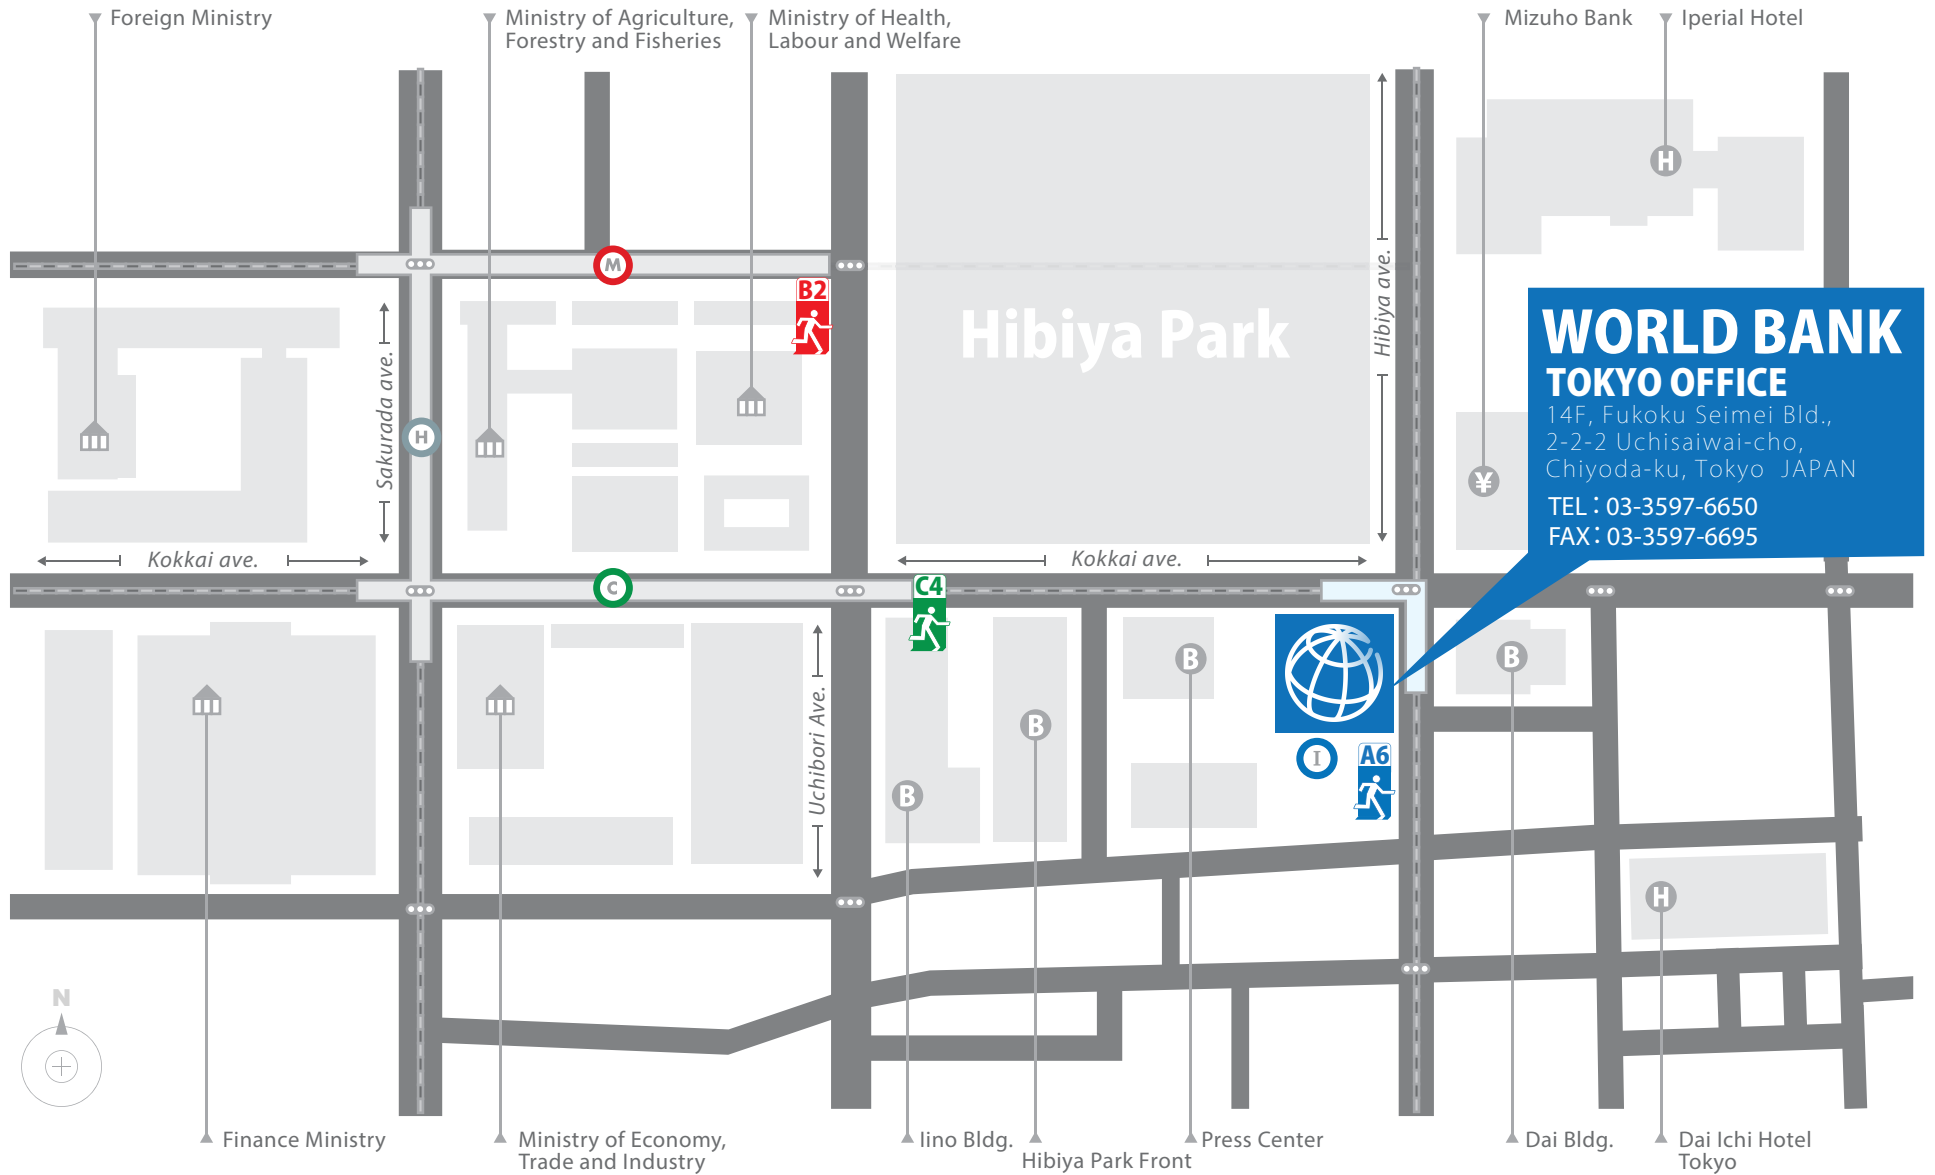

WORLD BANK TOKYO OFFICE MAP

**WORLD BANK
TOKYO OFFICE**
 14F, Fukoku Seimei Bld.,
 2-2-2 Uchisaiwai-cho,
 Chiyoda-ku, Tokyo JAPAN
 TEL : 03-3597-6650
 FAX : 03-3597-6695

- I** Mita Line Uchisaiwaicho-Station **A6** Direct Exit
- C** Chiyoda Line Kasumigaseki-Station **C4** Exit
- H** Hibiya Line Kasumigaseki-Station **C4** Exit
- M** Marunouchi Line Kasumigaseki-Station **B2** Exit