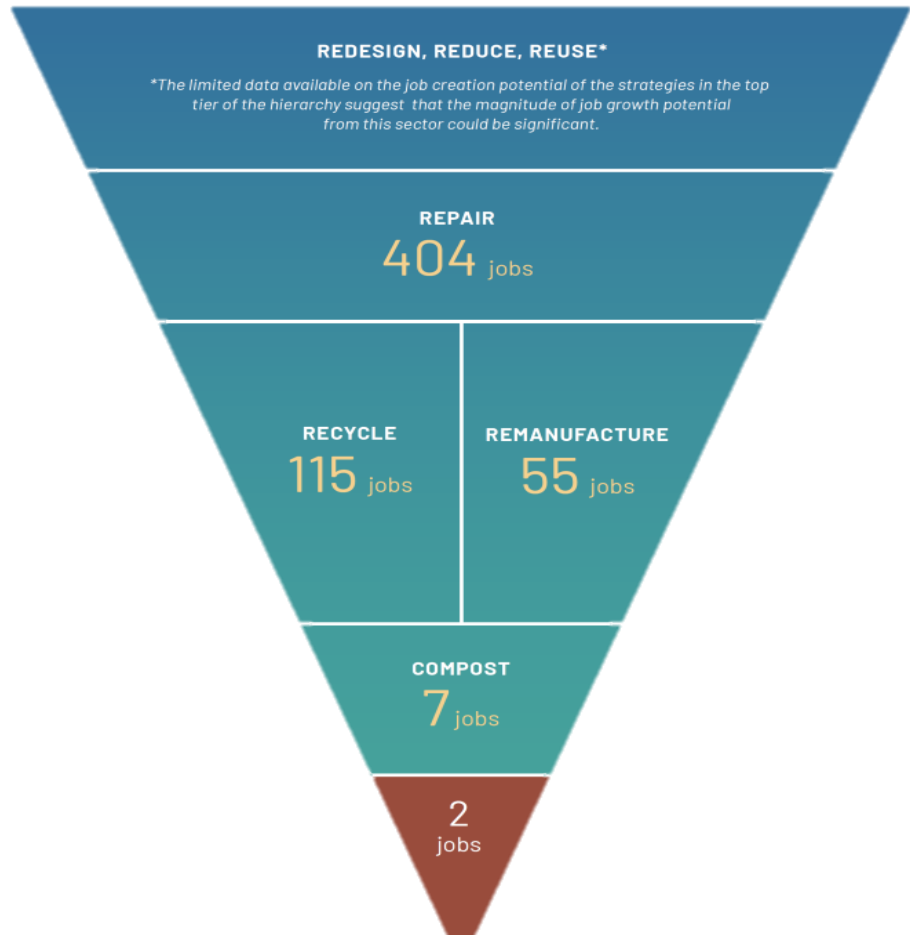

Profit for the
society

€257 ml

turnover

40%

funds

Duizend extra jobs bij maatwerkbedrijven

01/07/2022 om 12:00 door Wim Winckelmans

Kringloopcentrum Tevel in Vilvoorde, waar elektrische apparaten worden gerepareerd. Foto: Bart Dewaele

OVERZICHT
ECONOMIE
MIJN GELD
FINANCIELE

REWIN MATERIALS

LINEAR ECONOMY

RECYCLING ECONOMY

CIRCULAR ECONOMY

CIRCULAR ECONOMY

hand
in
hand

with SOCIAL ECONOMY

jobcreation

innovation &
partnership

RECYCLE

REUSE

5 BUSINESS MODELS

- 1 Valorisation of residual streams and underused potential
- 2 Product life extension
- 3 Use of circular / fewer supplies and resources
- 4 Shared use/access/ownership (applicable in each phase)
- 5 Cocreation within supply chain (applicable in each phase)