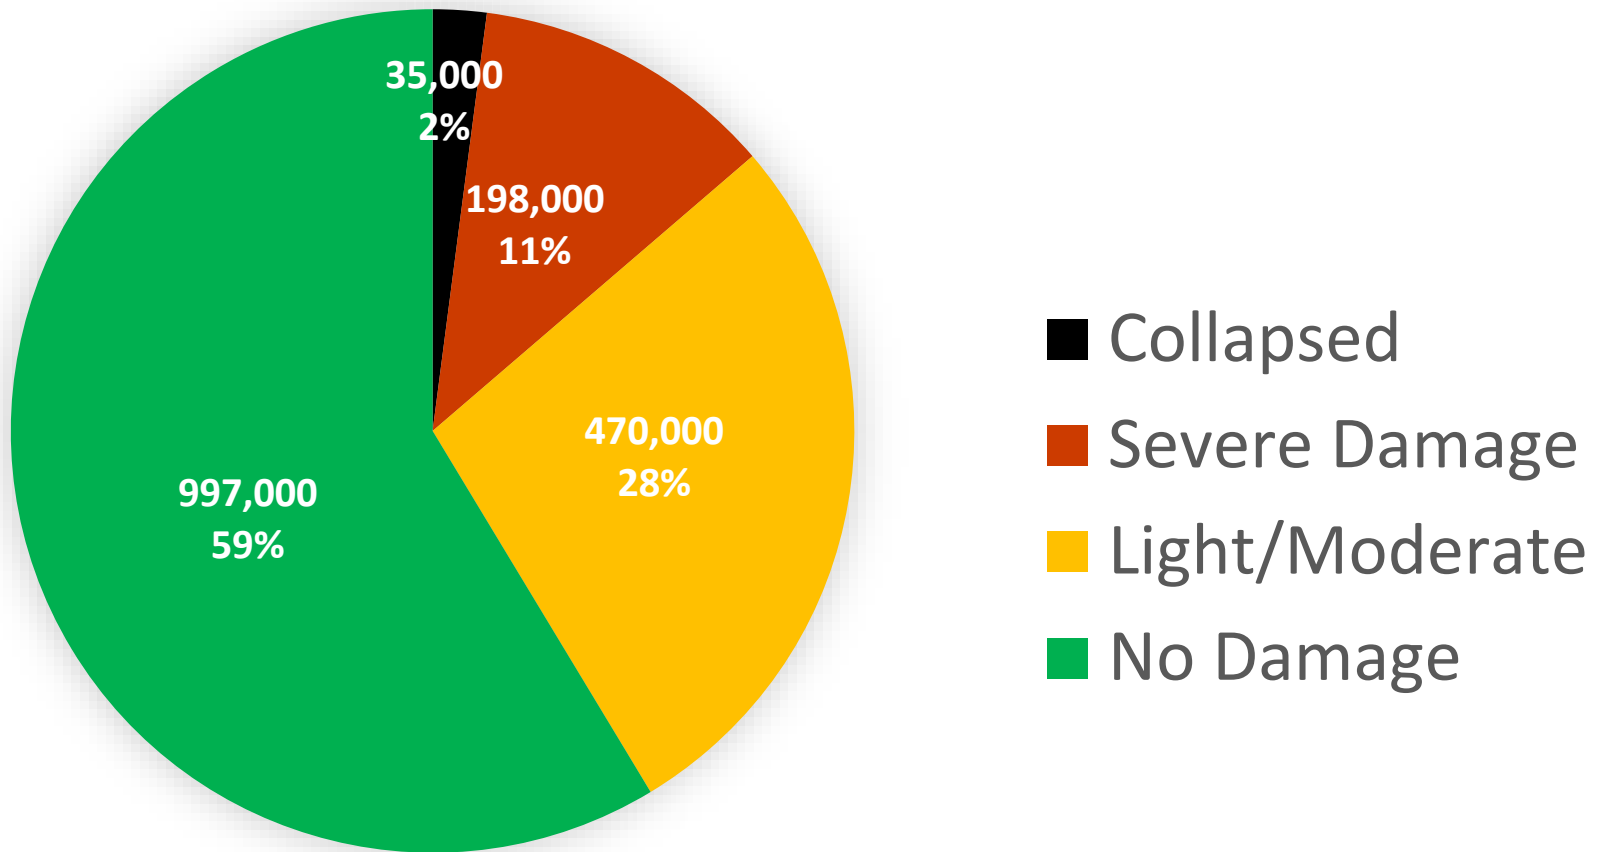

Total affected buildings: 1,700,000